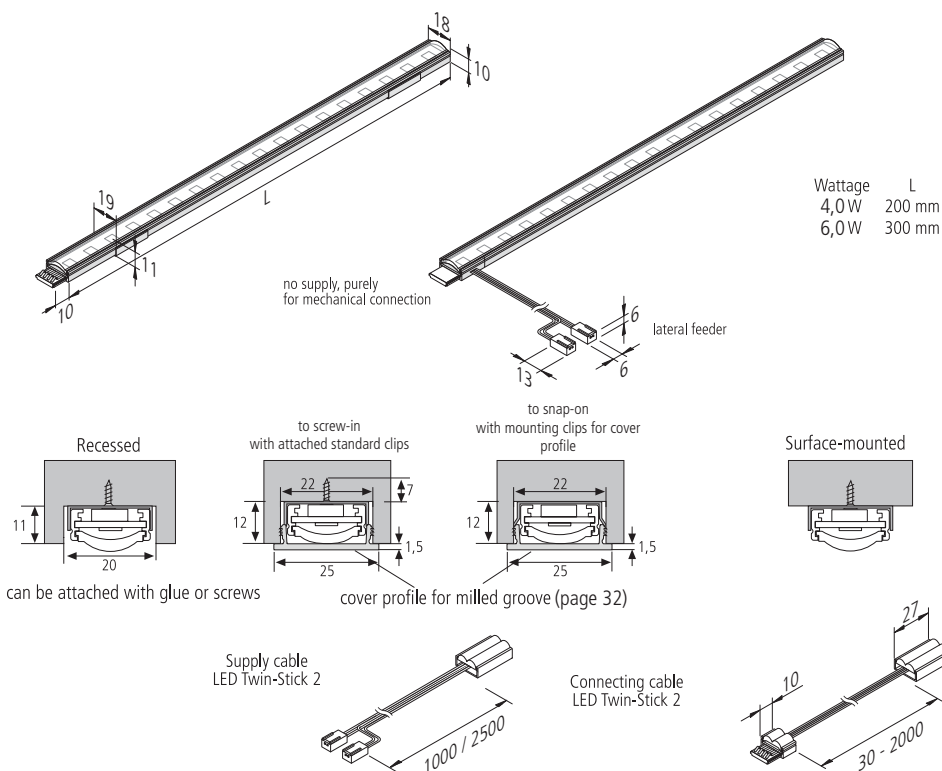

# LED Power-Stick T

Powerful small plug-in LED Stick without dark zones

- Connection:** LED-transformer DC 24 V
- Lamp:** extremely long-life 18 x 333 mW LED,  $\varnothing$  life 30,000 hours
- Energy efficiency:** LED appr. 80 lm/W; Luminaire: appr. 1300 lm/m (65 lm/W); this luminaire contains built-in, not changeable LED lamps of the energy efficiency class A to A++
- Colour rendering:** Ra/CRI > 90
- Special features:** no UV rays; maximum 48 W or 2,4 m per supply cable; without dark zones; LED Stick with side-connection for continues strip lighting