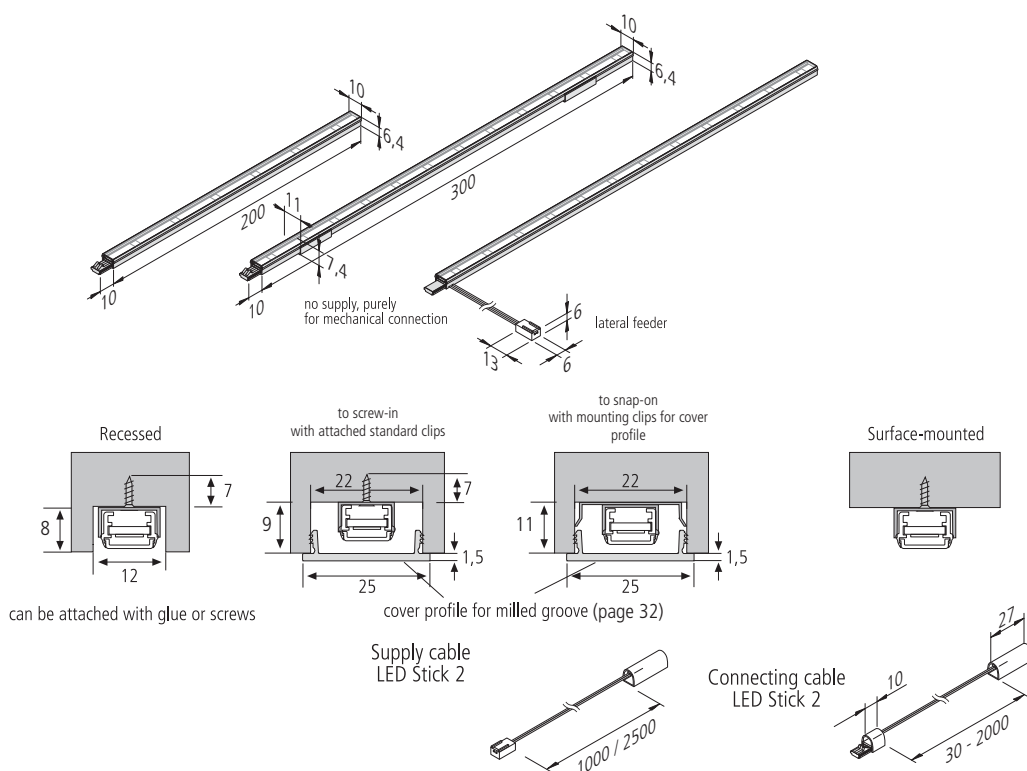

LED Power-Stick S

Powerful small plug-in LED Stick without dark zones

- Connection:** LED-transformer DC 24 V
- Lamp:** extremely long-life 12 x 333 mW LED, \varnothing life 30,000 hours
- Energy efficiency:** LED appr. 80 lm/W; Luminaire: appr. 867 lm/m (65 lm/W); this luminaire contains built-in, not changeable LED lamps of the energy efficiency class A to A++
- Colour rendering:** Ra/CRI > 90
- Special features:** no UV rays; maximum 32 W or 2,4 m per supply cable; without dark zones; LED Stick with side-connection for continues strip lighting