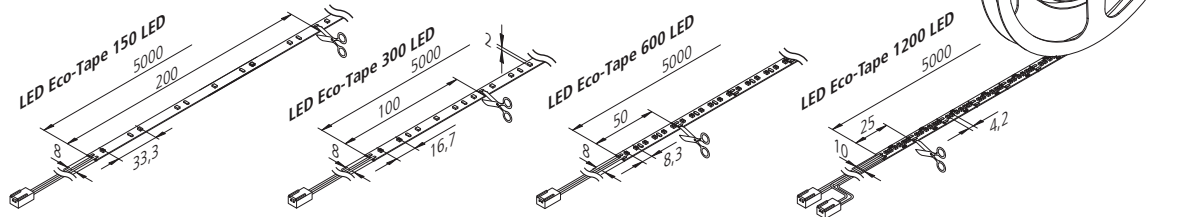

# LED Eco-Tape

Self-adhesive flexible LED strips

**Connection:** LED transformer DC 24 V  
**Life:** L70/B10 ≥ 50.000 hours  
**Energy efficiency:** LED 140 lm/W luminaire: 234 / 468 / 936 / 1870 lm/m (117 lm/W); this luminaire contains built-in, irreplaceable LED lamps of the energy efficiency class A to A++

LED Eco-Tape		2W/m	4W/m	8W/m	16W/m
0,5m	120° Ø 650	460 lx	904 lx	1672 lx	3228 lx
1,0m	Ø 1300	115 lx	226 lx	418 lx	807 lx
1,5m	Ø 1950	51 lx	100 lx	186 lx	359 lx
2,0m	Ø 2600	29 lx	57 lx	105 lx	202 lx
2,5m	Ø 3250	18 lx	36 lx	67 lx	129 lx

**Colour rendering:** Ra/CRI > 80

**Special features:** max. 10 / 10 / 6 / 5 m (version 10 / 20 / 40 / 80 W) on one supply cable, quick and easy installation due to double-sided adhesive tape; tapes can be shortened at 200 / 100 / 50 / 25 mm (version 150 / 300 / 600 / 1200 LED) intervals according to the marks; afterwards the tapes can be reconnected without soldering (1200 80W up to 3 max.) with the connecting clips or cables