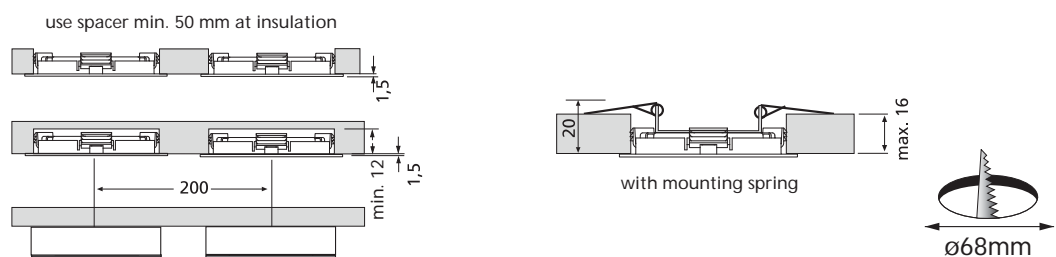

- **Connection:** LED-transformer DC 24 V
- **Lamp:** extremely long-life 36 x 111 mW LED, $\varnothing$ life 30.000 hours
- **Energy efficiency:** LED: 100 lm/W Luminaire: 228 lm (57 lm/W); this luminaire contains built-in, not changeable LED lamps of the energy efficiency class A to A++
- **Colour rendering:** Ra/CRI > 85
- **Special features:** low power consumption; no UV rays; flush mounting in 16 mm panels; no visible luminous spots.

FR 68-LED			
	110°	ww	mw
0,5m	$\varnothing$ 620	400 lx	428 lx
1,0m	$\varnothing$ 1240	100 lx	107 lx
1,5m	$\varnothing$ 1860	44 lx	48 lx
2,0m	$\varnothing$ 2480	25 lx	27 lx
2,5m	$\varnothing$ 3100	16 lx	17 lx