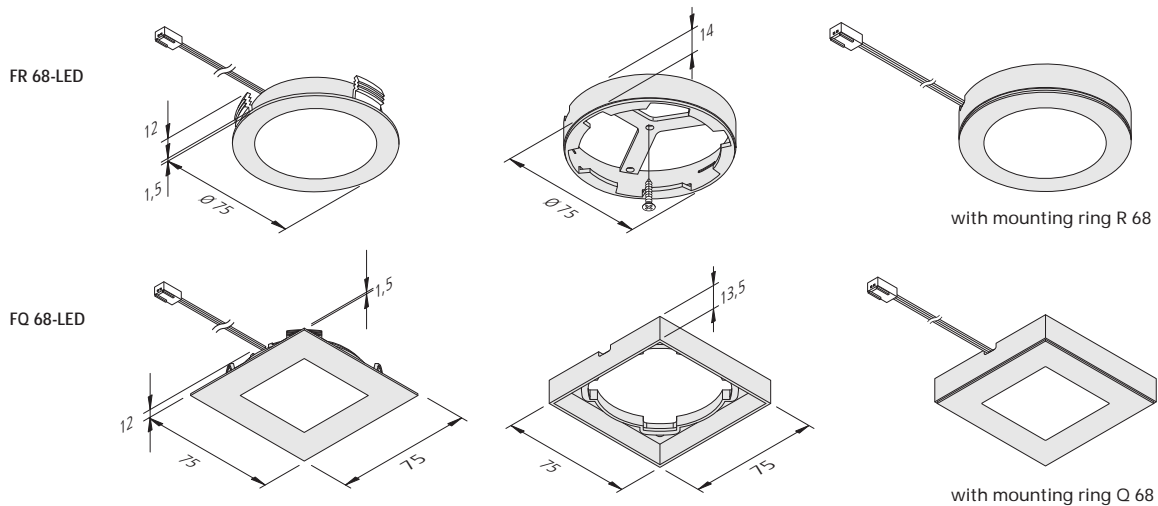

- **Connection:** LED-transformer DC 24 V
- **Lamp:** extremely long-life 36 x 111 mW LED, $\varnothing$ life 30.000 hours
- **Energy efficiency:** LED: 100 lm/W Luminaire: 228 lm (57 lm/W); this luminaire contains built-in, not changeable LED lamps of the energy efficiency class A to A++
- **Colour rendering:** Ra/CRI > 85
- **Special features:** low power consumption; no UV rays; flush mounting in 16 mm panels; no visible luminous spots.

FR 68-LED			
	110°	ww	mw
0,5m	$\varnothing$ 620	400 lx	428 lx
1,0m	$\varnothing$ 1240	100 lx	107 lx
1,5m	$\varnothing$ 1860	44 lx	48 lx
2,0m	$\varnothing$ 2480	25 lx	27 lx
2,5m	$\varnothing$ 3100	16 lx	17 lx