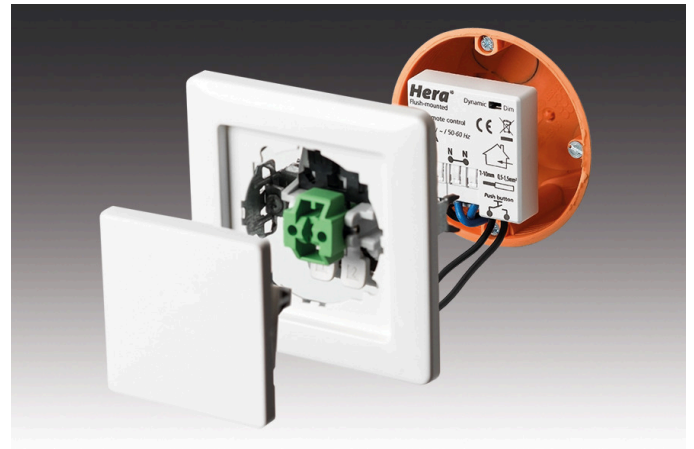

LED 24V Dynamic-Controller

Light control for colour temperature 24V Dynamic-Controller radio 75W incl. flush-mounted touch-remote-control

Description:

Dynamic controller 24V with enclosed flush-mounted touch remote control, up to three additional dim or dynamic controllers can be used, with memory function (after cut off from mains the last setting is recovered), incl. battery, supply cable with two LED 24-plugs and 12 -way distributor for the luminaires

Connection: LED-Trafo DC 24 V

Symbols: CE, MM, IP20, SK III

EAN-No.: 4051268168601

Weight: 0,085 kg

Special features:

- for dynamic luminaires with dynamic plug
- easy plug-in connection for new or existing installations
- with memory function (after cut off from mains the last setting is recovered)
- radio remote control: operating distance 15m / less for walls and ceilings
- flush-mounted touch remote control to control the colour setting, dim and switch with customary push button
- multiple radio controllers can be activated simultaneously using one remote control
- NEW: All controllers with „Soft Off“ and „Multicontrol“ (it is possible to program up to 7 remote controls to one controller)