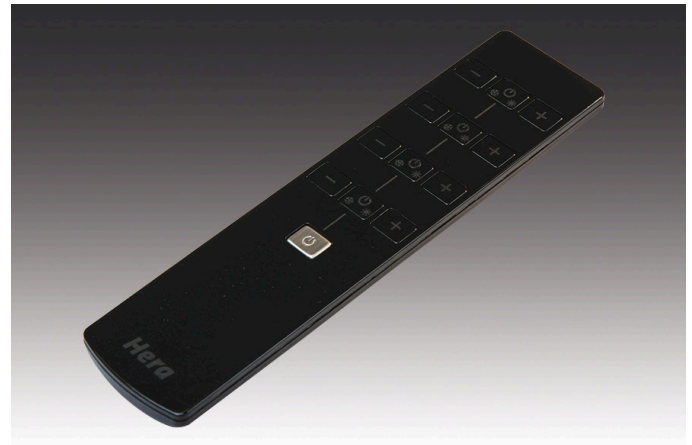

LED 24V Dynamic-Controller

Light control for colour temperature 4 channel remote control black

Description:

Dynamic controller 24V DC as an extension to an existing remote control, with memory function (after cut off from mains the last setting is recovered), incl. battery, supply cable with two LED 24-plugs and 4-way distributor for the luminaires

Symbols: CE, MM, IP20, SK III

EAN-No.: 4051268151818

Weight: 0,065 kg

Special features:

- for dynamic luminaires with dynamic plug
- easy plug-in connection for new or existing installations
- with memory function (after cut off from mains the last setting is recovered)