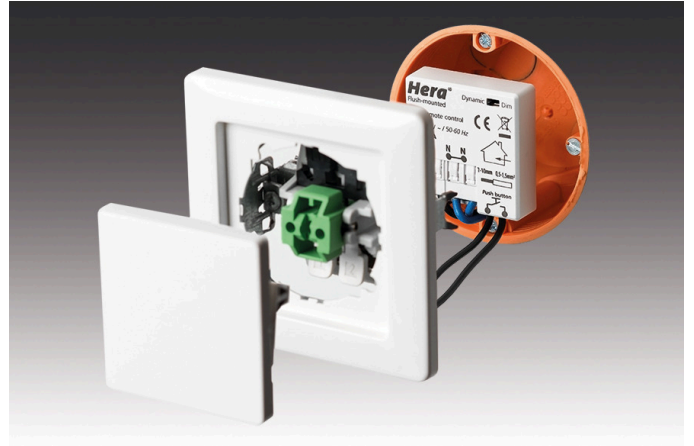

## LED 24V Dynamic-Controller

Light control for colour temperature Flush-mounted touch remote control to adjust the colour, dim and switch

### Description:

controller 24V DC as an extension to an existing remote control, with memory function (after cut off from mains the last setting is recovered), incl. battery, supply cable with two LED 24V-plugs and 4-way distributor for the luminaires

### Special features:

- for dynamic luminaires with dynamic plug?
- easy plug-in connection for new or existing installations?
- with memory function (after cut off from mains the last setting is recovered)
- radio remote control: operating distance 15m / less for walls and ceilings
- flush-mounted touch remote control to control the colour setting, dim and switch with customary push button
- multiple radio controllers can be activated simultaneously using one remote control
- NEW: All controllers with „Soft Off“ and „Multicontrol“ (it is possible to program up to 7 remote controls to one controller)