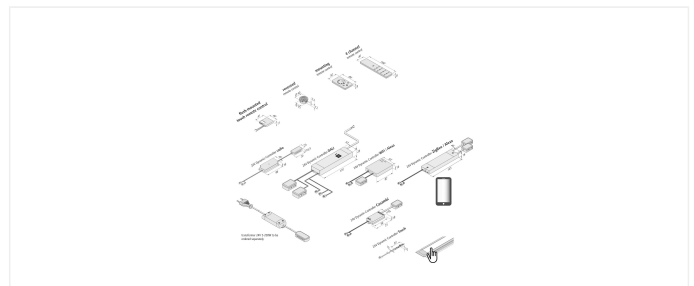

Special features:

- for dynamic luminaires with dynamic plug?
- easy plug-in connection for new or existing installations?
- with memory function (after cut off from mains the last setting is recovered)
- radio remote control: operating distance 15m / less for walls and ceilings
- flush-mounted touch remote control to control the colour setting, dim and switch with customary push button
- multiple radio controllers can be activated simultaneously using one remote control
- NEW: All controllers with „Soft Off“ and „Multicontrol“ (it is possible to program up to 7 remote controls to one controller)