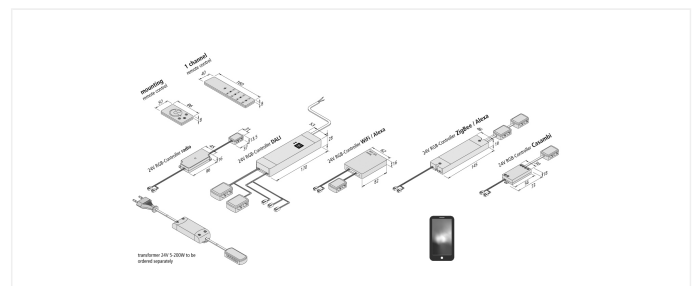

Connection: LED-Trafo DC 24 V

Symbols: CE, MM, IP20, SK III

EAN-No.: 4051268139595

Weight: 0,1 kg

Special features:

- for RGB luminaires with RGB plug
- easy plug-in connection for new or existing installations
- with memory function (after cut off from mains the last colour and brightness setting is recovered)
- controllable with every iOS or Android smartphone or tablet (Hera-App for free), operating distance up to 50 m
- 20 pre-programmed sequences, 16 free programmable scenes
- easy installation with plug & play components and connecting system
- can be used as stand-alone system without an existing WiFi system
- with an existing WiFi system max. 14 controllers can be used
- incl. remote function (external control) and timer function (individual runtime and programmed pause)
- NEW: with the "Magic Home Pro" app voice control via Alexa

Order number:
61500050912

article in stock

available versions

Choose from the options below. The currently selected one is highlighted in color.

article number	description
61500050544	24V RGB-Controller radio 75W with 1 channel remote control black
61500050545	24V RGB Controller radio 75W with 4-way distributor with surface mounted remote control black
61500050541	24V RGB-Controller radio 75W with surface mounted remote control stainless steel look
20805003022	24V RGB-Controller radio 75W without remote control (only as extension)
61500050543	24V RGB-Controller DALI 120W with 2x4-way distributor
61500050912	24V RGB-Controller WiFi / Alexa 75W with 4-way distributor
61500052221	24V RGB-Controller ZigBee / Alexa 96W with 2x4-way distributor
61500051621	24V RGB-Controller CASAMBI 75W with 4-way distributor