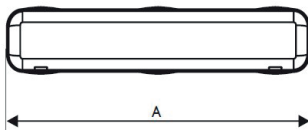

Specificaties

Lichtrendement	95-105 lm/W
Driver	Boke
LED	San'an SMD2835
Schakelingen	35.000
Behuizing	Polycarbonaat
IP waarde	IP 65
Energielabel	A++

	60 cm	120 cm	150 cm
A	600 mm	1200 mm	1500 mm
B	69 mm	69 mm	69 mm
C	61 mm	61 mm	61 mm

LED Tri Proof Economy

Omschrijving	Wattage	Lumen	Afmeting	Lichtkleur	Kelvin	Artikelnummer
Economy LED Tri Proof lamp (PC)	20 W	2000	60 cm	Warmwit	3000K	50970
Economy LED Tri Proof lamp (PC)	20 W	2000	60 cm	Neutraalwit	4000K	50971
Economy LED Tri Proof lamp (PC)	20 W	2000	60 cm	Daglicht	6000K	50972
Economy LED Tri Proof lamp (PC)	30 W	3000	120 cm	Warmwit	3000K	50980
Economy LED Tri Proof lamp (PC)	30 W	3000	120 cm	Neutraalwit	4000K	50981
Economy LED Tri Proof lamp (PC)	30 W	3000	120 cm	Daglicht	6000K	50982
Economy LED Tri Proof lamp (PC)	40 W	4000	150 cm	Warmwit	3000K	50990
Economy LED Tri Proof lamp (PC)	40 W	4000	150 cm	Neutraalwit	4000K	50991
Economy LED Tri Proof lamp (PC)	40 W	4000	150 cm	Daglicht	6000K	50992