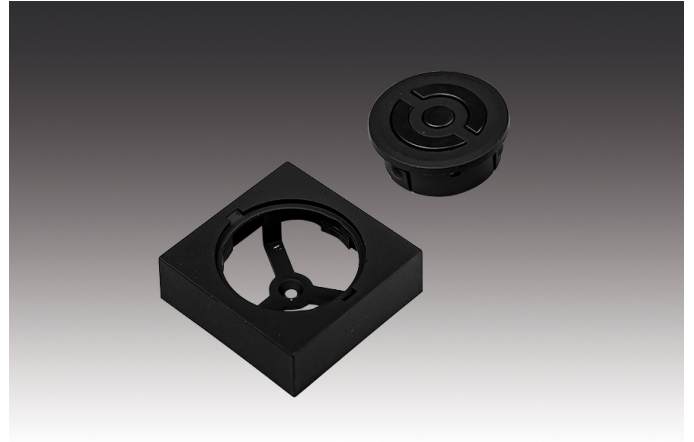

LED 24V Dim-Controller

Light control Recessed remote control dim black

Description:

24V Dim controller Sonar, supply cable 2,5m with LED 24-plugs and 11-way distributor for the luminaires, dimming and switching behind wood, glass or stone with a max. size of 40 mm

Symbols: CE, MM, UL, IP20, SK III

EAN-No.: 4051268193788

Weight: 0,015 kg

Special features:

- for luminaires with LED 24 plug
- easy plug-in connection for new or existing installations
- with memory function (after cut off from mains the last setting is recovered)
- remote control: to dim and switch (operating distance 15 m / less for walls and ceilings)
- recessed remote control for wood with 35 mm cut-out min. 12 mm incl. mounting housing stainless steel look or for use in standard sockets
- multiple radio controllers can be activated simultaneously using a remote control or per channel
- NEW: all controllers with „Soft Off“ and „Multicontrol“ (max. 7 different radio transmitters can be used with one controller)