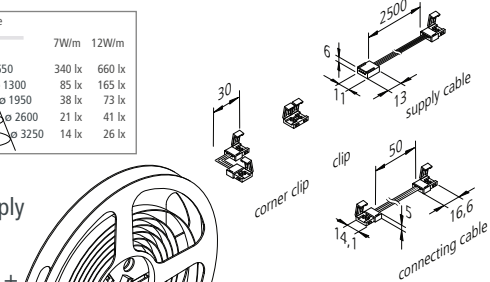

# LED RGB Tape

Self-adhesive flexible LED RGB strips

**Connection:** LED-transformer DC 24 V  
**Life:** L70/B10 ≥ 40,000 hours  
**Energy efficiency:** Luminaire white: 175 / 350 / 550 lm/m (25 / 29 / 32 lm/W); this luminaire contains built-in, not changeable LED lamps of the energy efficiency class A to A++

**Special features:** max. 4 / 5 / 10 m (version 480 / 300 / 150 LED) on one supply cable; quick and easy installation due to double-sided adhesive tape and clips; can be shortened at 62,5 / 100 / 167 mm (marks between the LEDs); RGB-Controller (Radio + WiFi + DALI) page 139

| LED RGB Tape |               | 7W/m   | 12W/m  |
|--------------|---------------|--------|--------|
| 0,5m         | 120°<br>ø 650 | 340 lx | 660 lx |
| 1,0m         | ø 1300        | 85 lx  | 165 lx |
| 1,5m         | ø 1950        | 38 lx  | 73 lx  |
| 2,0m         | ø 2600        | 21 lx  | 41 lx  |
| 2,5m         | ø 3250        | 14 lx  | 26 lx  |