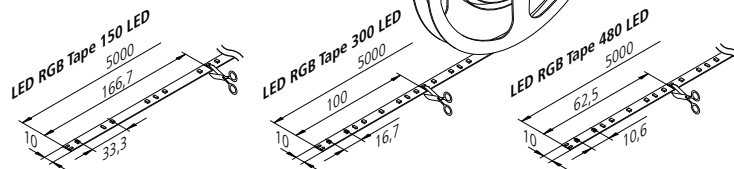

# LED RGB Tape

Self-adhesive flexible LED RGB strips

**Connection:** LED-transformer DC 24 V  
**Life:** L70/B10 ≥ 40,000 hours  
**Energy efficiency:** Luminaire white: 175 / 350 / 550 lm/m (25 / 29 / 32 lm/W); this luminaire contains built-in, not changeable LED lamps of the energy efficiency class A to A++

**Special features:** max. 4 / 5 / 10 m (version 480 / 300 / 150 LED) on one supply cable; quick and easy installation due to double-sided adhesive tape and clips; can be shortened at 62,5 / 100 / 167 mm (marks between the LEDs); RGB-Controller (Radio + WiFi + DALI) page 139

| LED RGB Tape |               | 7W/m   | 12W/m  |
|--------------|---------------|--------|--------|
| 0,5m         | 120°<br>ø 650 | 340 lx | 660 lx |
| 1,0m         | ø 1300        | 85 lx  | 165 lx |
| 1,5m         | ø 1950        | 38 lx  | 73 lx  |
| 2,0m         | ø 2600        | 21 lx  | 41 lx  |
| 2,5m         | ø 3250        | 14 lx  | 26 lx  |