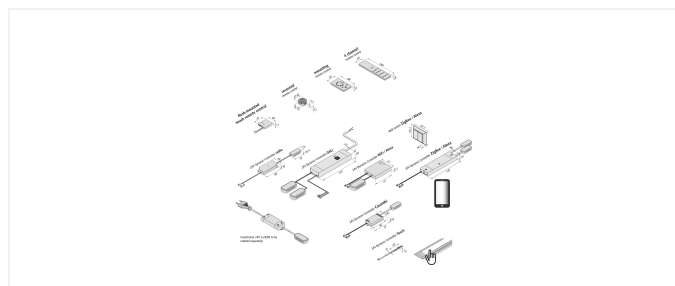

Connection: LED-Trafo DC 24 V

Symbols: CE, MM, IP20, SK III

EAN-No.: 4051268217293

Weight: 0,06 kg

Special features:

- for dynamic luminaires with dynamic plug
- easy plug-in connection for new or existing installations
- with memory function (after cut off from mains the last setting is recovered)
- easy installation with Plug & Play components and connecting system
- depending on the hub, control via Philips Hue app or Alexa app