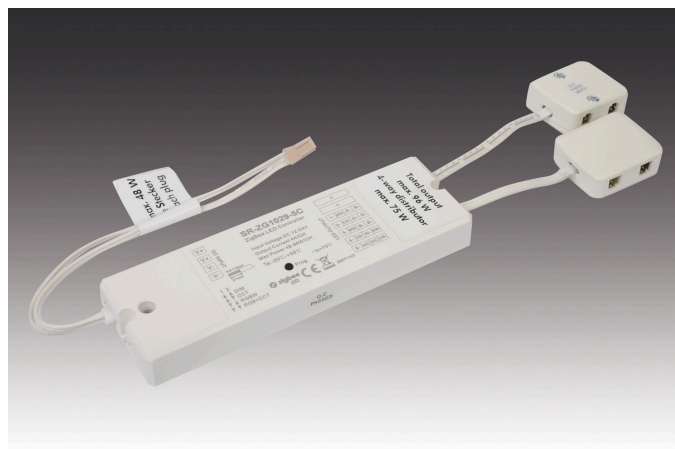

LED 24V Dynamic-Controller

Light control for colour temperature 24V Dynamic-Controller ZigBee / Alexa 96W with 2x12-way distributor

Description:

ZigBee controller for switching and controlling 24V dynamic luminaires, easy plug-in connection for new or existing installations, integrable ZigBee Smart Home solution, supply cable with two LED 24-plugs and 2x12-way distributor for the luminaires

Connection: LED-Trafo DC 24 V

Symbols: CE, MM, IP20, SK III

EAN-No.: 4051268217293

Weight: 0,06 kg

Special features:

- for dynamic luminaires with dynamic plug
- easy plug-in connection for new or existing installations
- with memory function (after cut off from mains the last setting is recovered)
- easy installation with Plug & Play components and connecting system
- depending on the hub, control via Philips Hue app or Alexa app