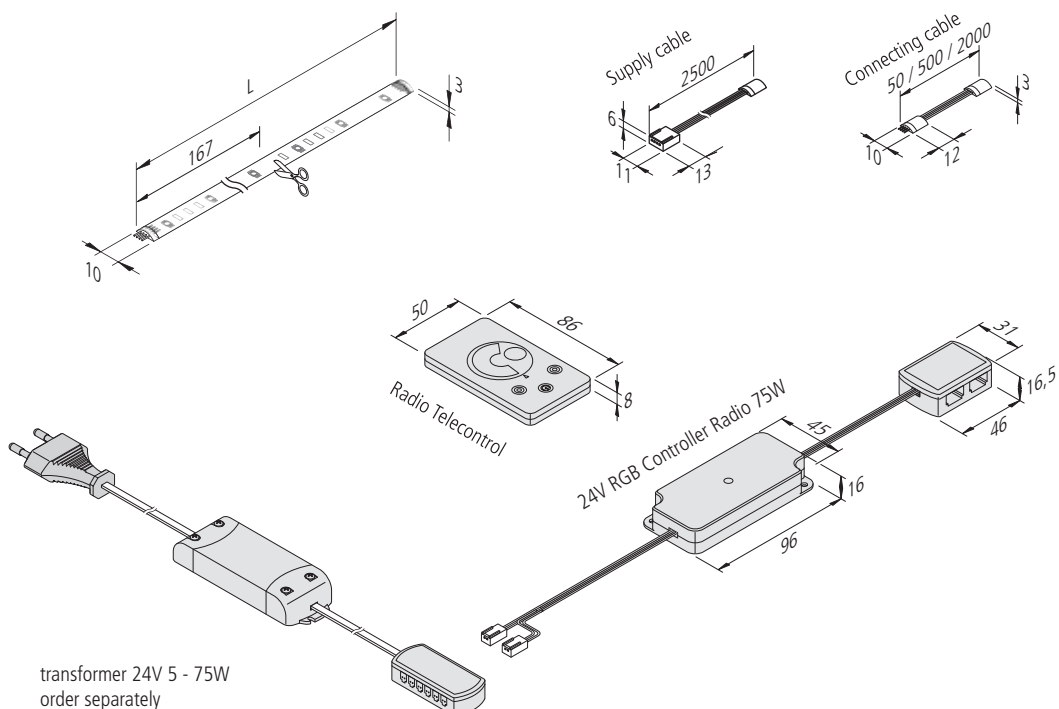

LED RGB Line 2

Self-adhesive LED RGB flexible strips for 24 V

- Connection:** LED-transformer DC 24 V
- Lamp:** extremely long-life RGB-LED, \varnothing life 30,000 hours
- Energy efficiency:** Luminaire white: appr. **210 lm/m** (32 lm/W); this luminaire contains built-in, not changeable LED lamps of the energy efficiency class A to A++
- Special features:**
- quick and easy installation with double-sided adhesive tape and integrated plug and socket of the Line (direct plug-in without connecting cable)
 - stripe can be shorten all 167 mm (marking under the adhesive foil)
 - with Memory-Function (after cut off from mains the last switching status is recovered)
 - dimmable in four steps
 - colours free adjustable with colour board
 - 7 colours alternately 8, 16, 32, 64 and 128 Sek. adjustable
 - gently fading colour flow 8, 16, 32, 64 and 128 Sek. adjustable
 - automatic lock-out of the colour board after 1 Min. on the radio telecontrol
 - **Radio Controller as extension to train**

max. 5 m per supply cable

LED RGB Line 2

New

Self-adhesive LED RGB flexible strips for 24 V

Introduction

LED Linear Luminaires

Linear Luminaires

Recessed and Surface-Mounted Luminaires