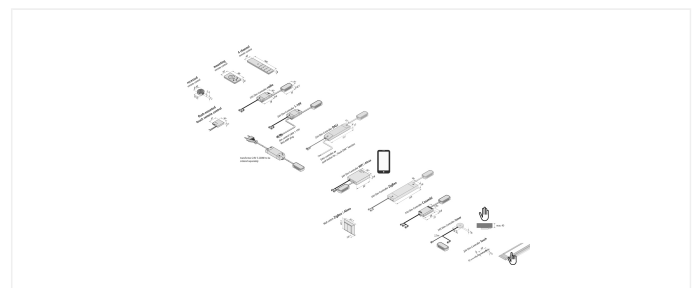

LED 24V Dim-Controller

Light control 24V Dim-Controller ZigBee / Alexa 96W with 12-way distributor

Description:

ZigBee controller for switching and dimming 24V LED luminaires, easy plug-in connection for new or existing installations, integrable ZigBee smart home solution, supply cable with two LED 24-plugs and 12-way distributor for the luminaires

Connection: LED-Trafo DC 24 V

Symbols: CE, MM, IP20, SK III

EAN-No.: 4051268217286

Weight: 0,08 kg

Special features:

- for luminaires with LED 24 plug
- easy plug-in connection for new or existing installations
- with memory function (after cut off from mains the last setting is recovered)
- easy installation with Plug & Play components and connecting system
- depending on the hub, control via Philips Hue app or Alexa app